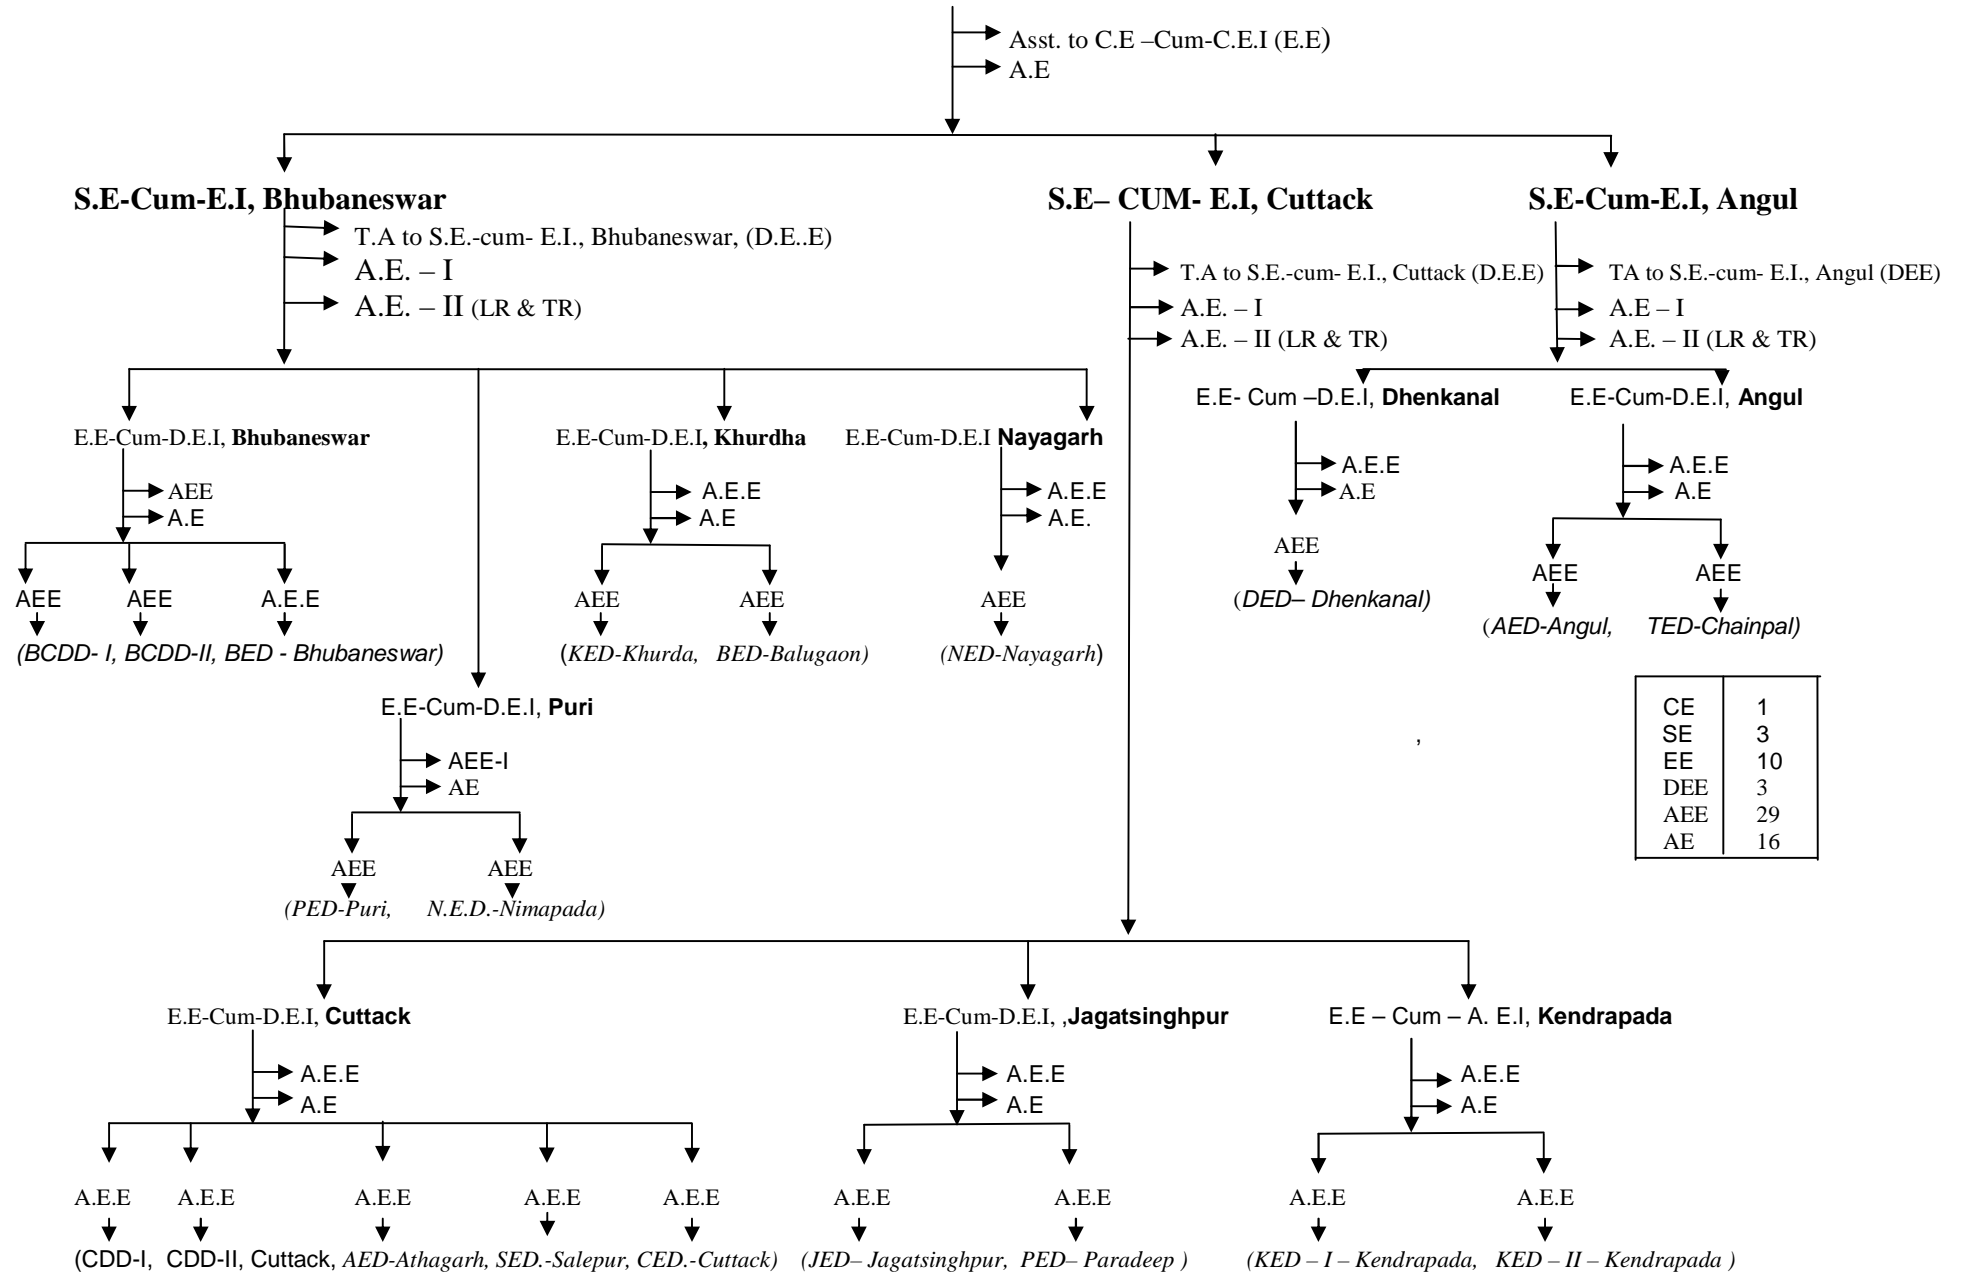

Engineer –In- Chief-Cum-Principal Chief Electrical Inspector Odisha, Bhubaneswar

Chief Engineer-Cum-Chief Electrical Inspector, CENTRAL ZONE, ODISHA, BHUBANAESWAR

Chief Engineer-Cum-Chief Electrical Inspector, NORTH EASTERN Zone, Balasore, Odisha

Chief Engineer-Cum-Chief Electrical Inspector, WESTERN Zone, Sambalpur, Odisha

CE	1
SE	3
EE	11
DEE	3
AEE	27
AE	17

Chief Engineer-Cum-Chief Electrical Inspector, SOUTH Zone, Berhampur, Odisha,

CE	1
SE	2
EE	10
DEE	2
AEE	27
AE	14