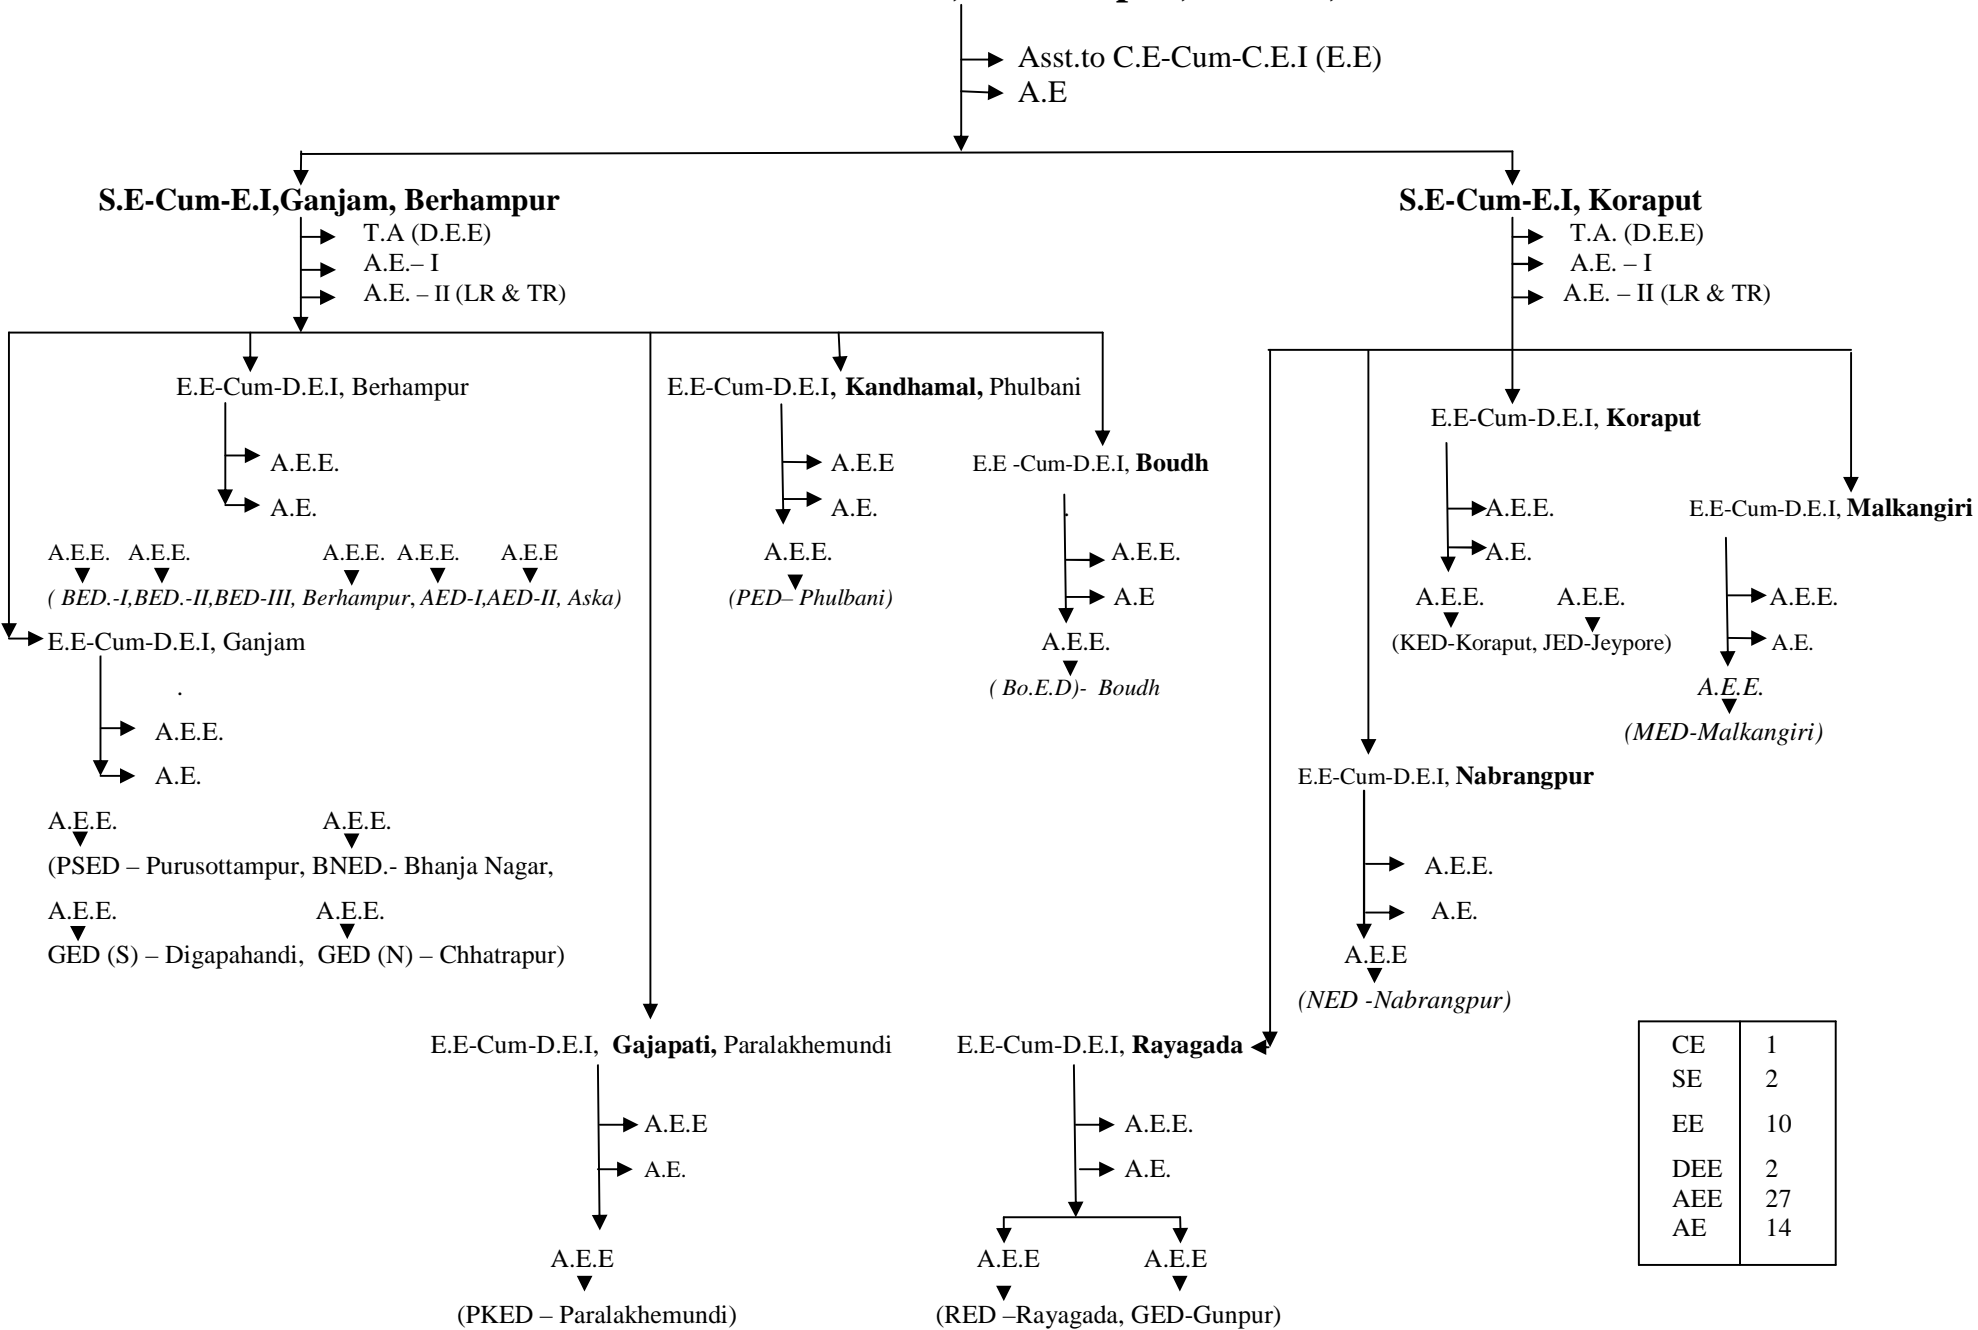

Engineer –In- Chief-Cum-Principal Chief Electrical Inspector Odisha, Bhubaneswar

Chief Engineer-Cum-Chief Electrical Inspector, CENTRAL ZONE, ODISHA, BHUBANAESWAR

Chief Engineer-Cum-Chief Electrical Inspector, NORTH EASTERN Zone, Balasore, Odisha

Chief Engineer-Cum-Chief Electrical Inspector, WESTERN Zone, Sambalpur, Odisha

CE	1
SE	3
EE	11
DEE	3
AEE	27
AE	17

Chief Engineer-Cum-Chief Electrical Inspector, SOUTH Zone, Berhampur, Odisha,

CE	1
SE	2
EE	10
DEE	2
AEE	27
AE	14