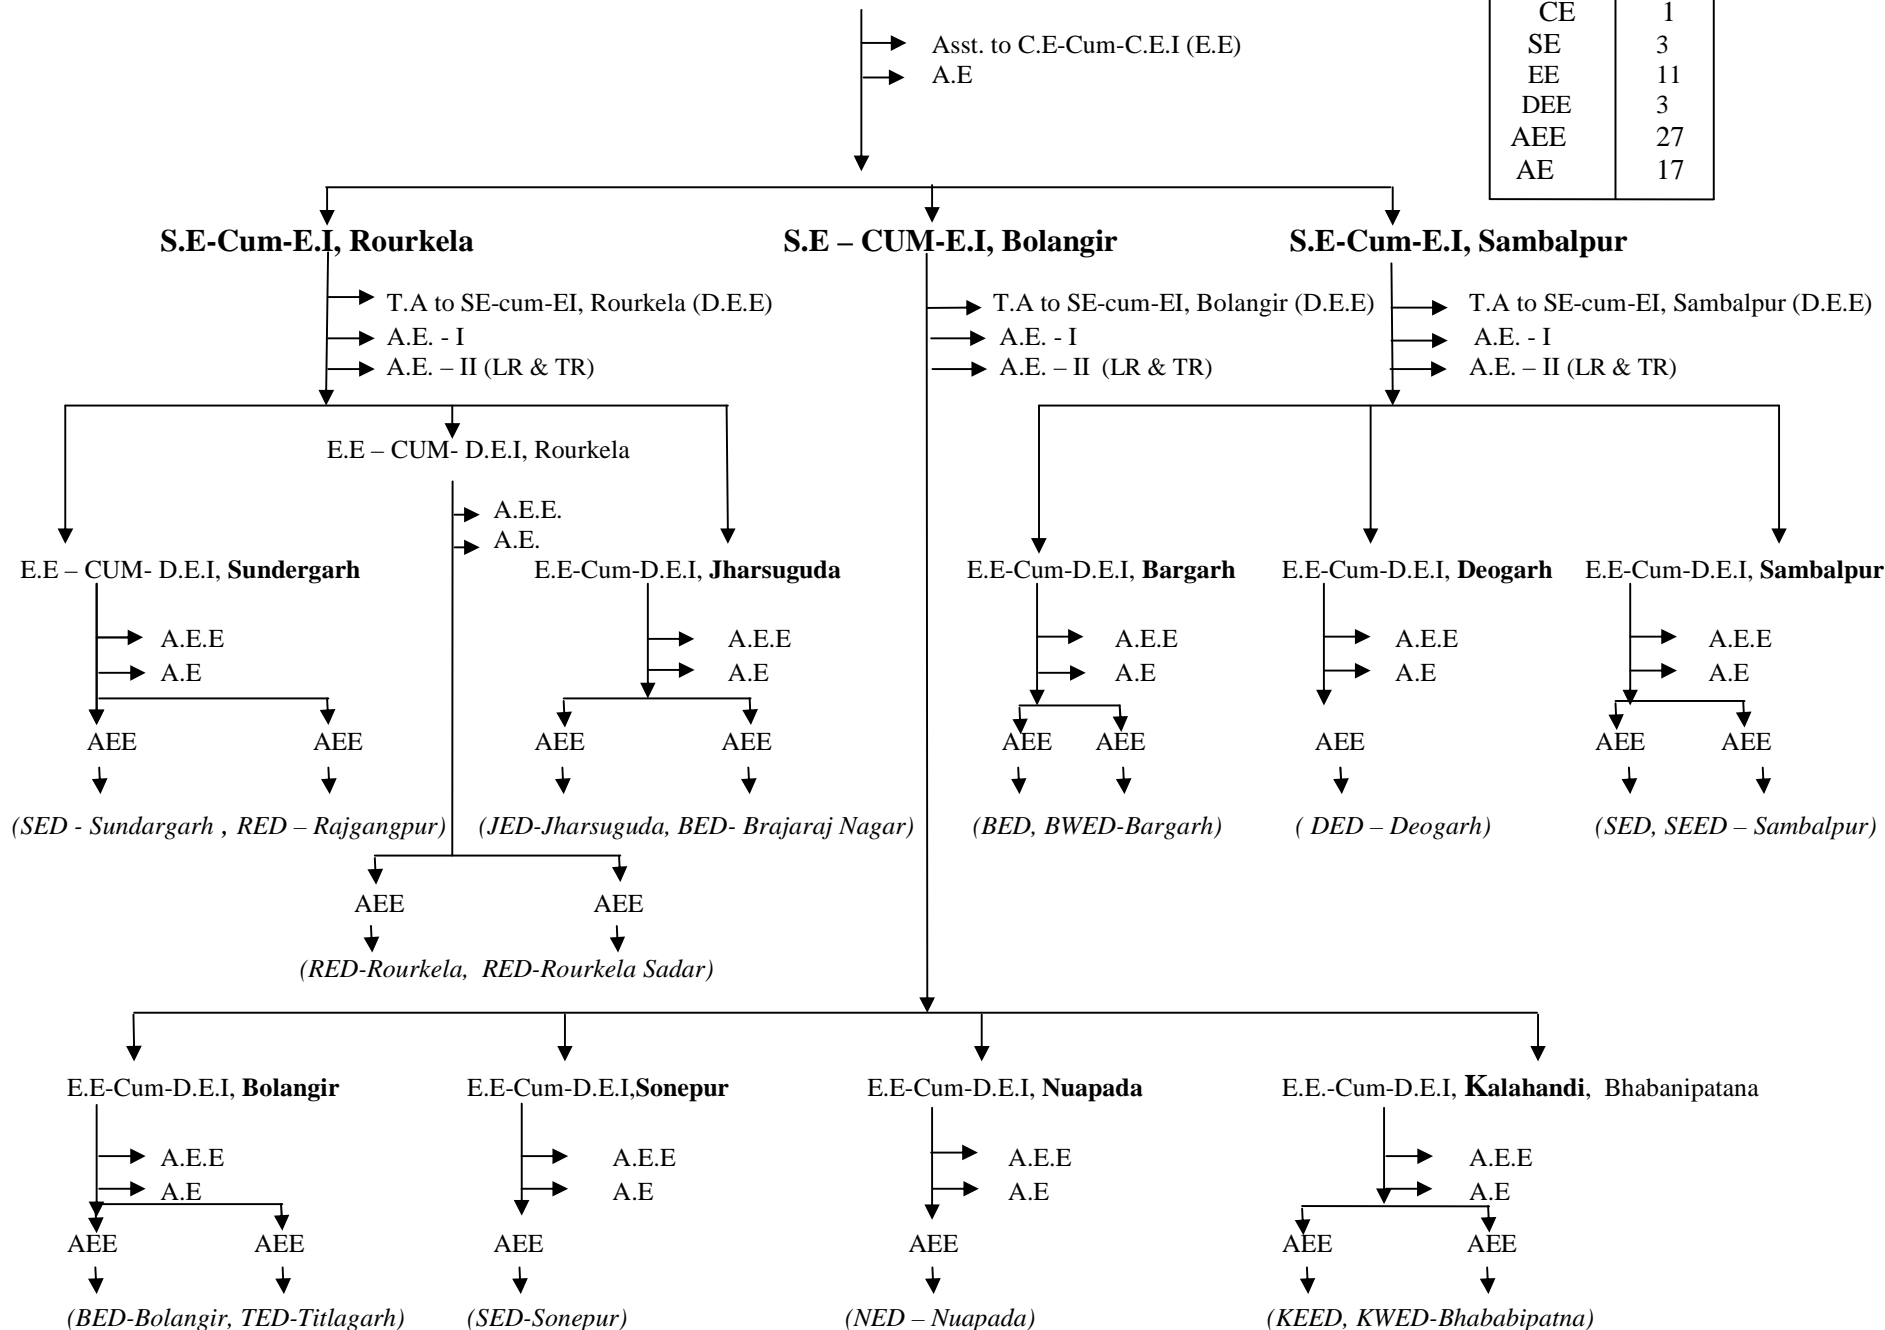

Engineer –In- Chief-Cum-Principal Chief Electrical Inspector Odisha, Bhubaneswar

Chief Engineer-Cum-Chief Electrical Inspector, CENTRAL ZONE, ODISHA, BHUBANAESWAR

Chief Engineer-Cum-Chief Electrical Inspector, NORTH EASTERN Zone, Balasore, Odisha

Chief Engineer-Cum-Chief Electrical Inspector, WESTERN Zone, Sambalpur, Odisha

CE	1
SE	3
EE	11
DEE	3
AEE	27
AE	17

Chief Engineer-Cum-Chief Electrical Inspector, SOUTH Zone, Berhampur, Odisha,

CE	1
SE	2
EE	10
DEE	2
AEE	27
AE	14