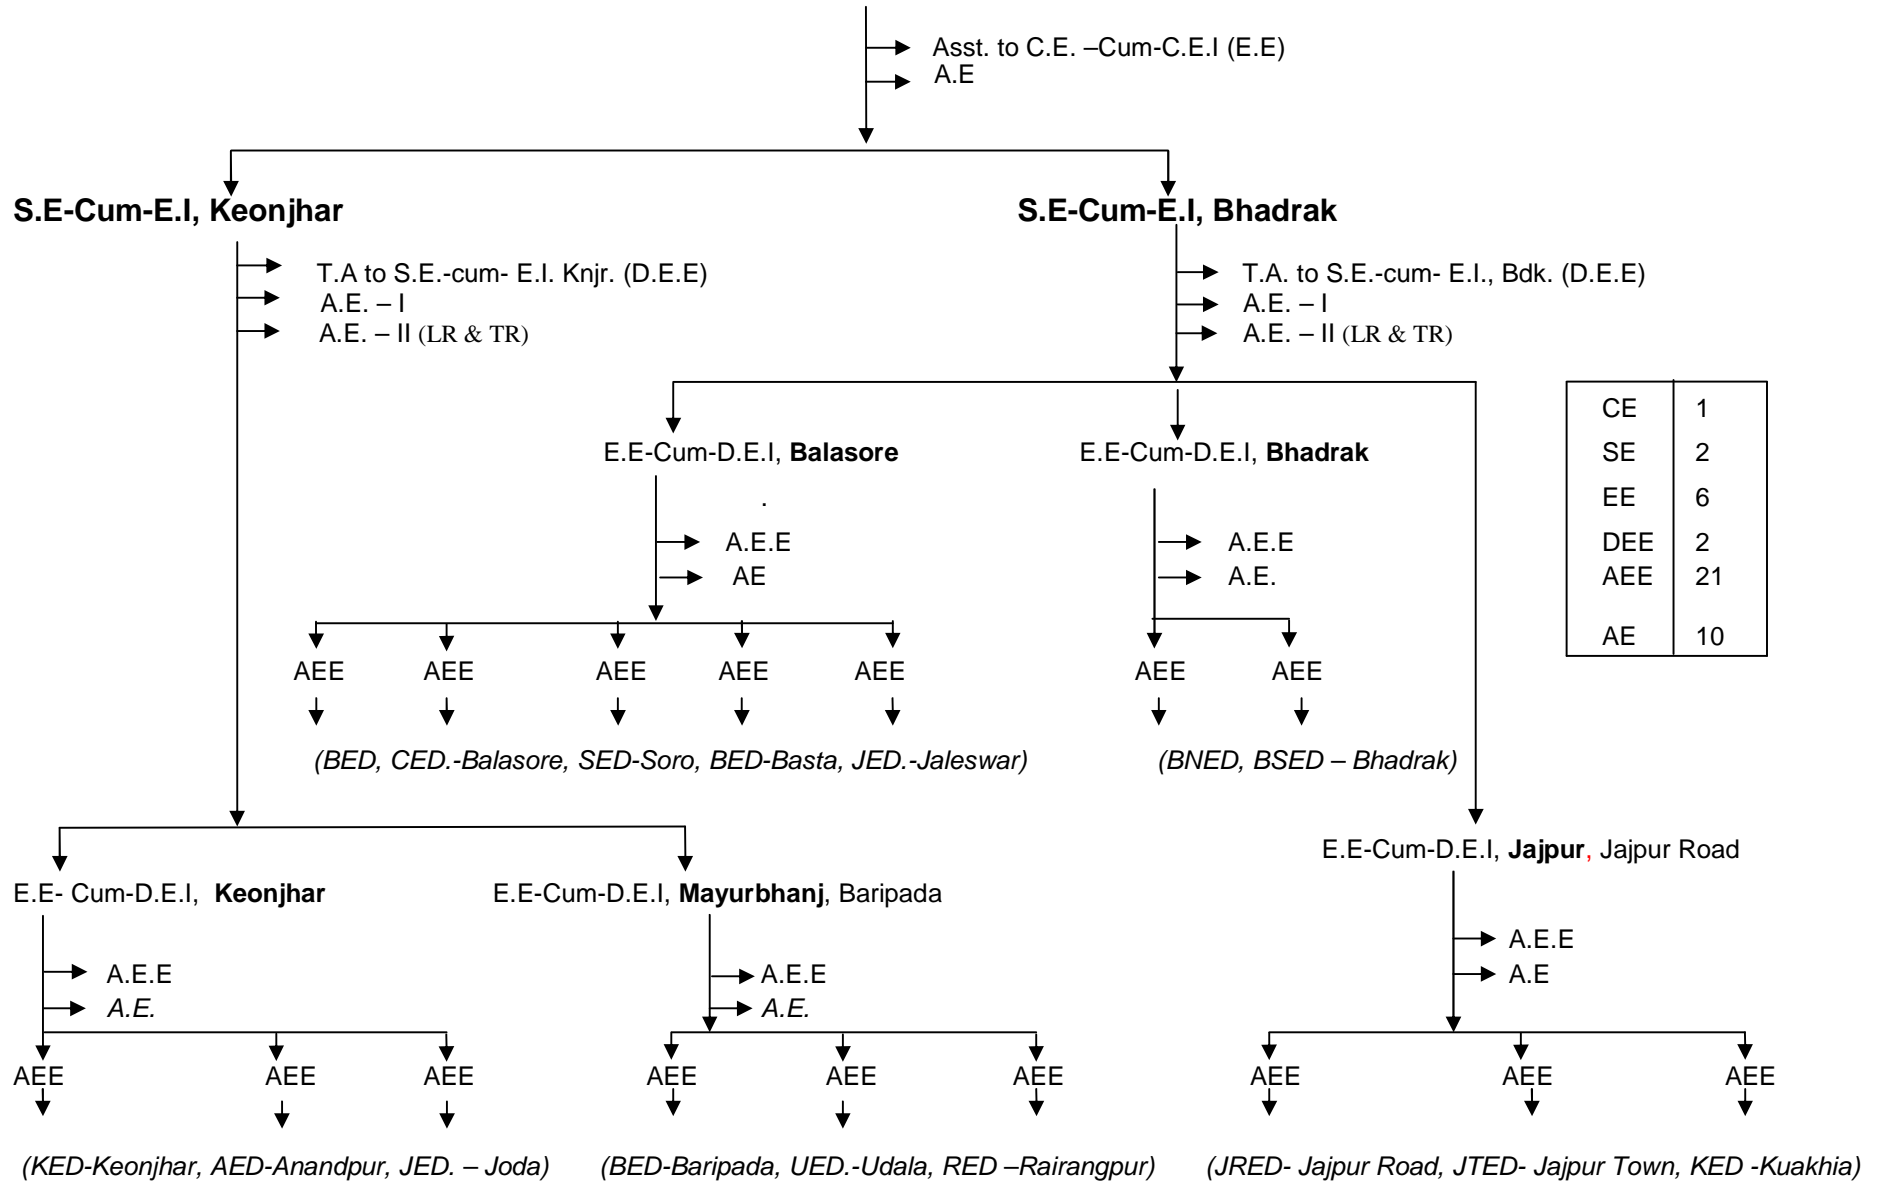

Engineer –In- Chief-Cum-Principal Chief Electrical Inspector Odisha, Bhubaneswar

Chief Engineer-Cum-Chief Electrical Inspector, CENTRAL ZONE, ODISHA, BHUBANAESWAR

Chief Engineer-Cum-Chief Electrical Inspector, NORTH EASTERN Zone, Balasore, Odisha

Chief Engineer-Cum-Chief Electrical Inspector, WESTERN Zone, Sambalpur, Odisha

CE	1
SE	3
EE	11
DEE	3
AEE	27
AE	17

Chief Engineer-Cum-Chief Electrical Inspector, SOUTH Zone, Berhampur, Odisha,

CE	1
SE	2
EE	10
DEE	2
AEE	27
AE	14