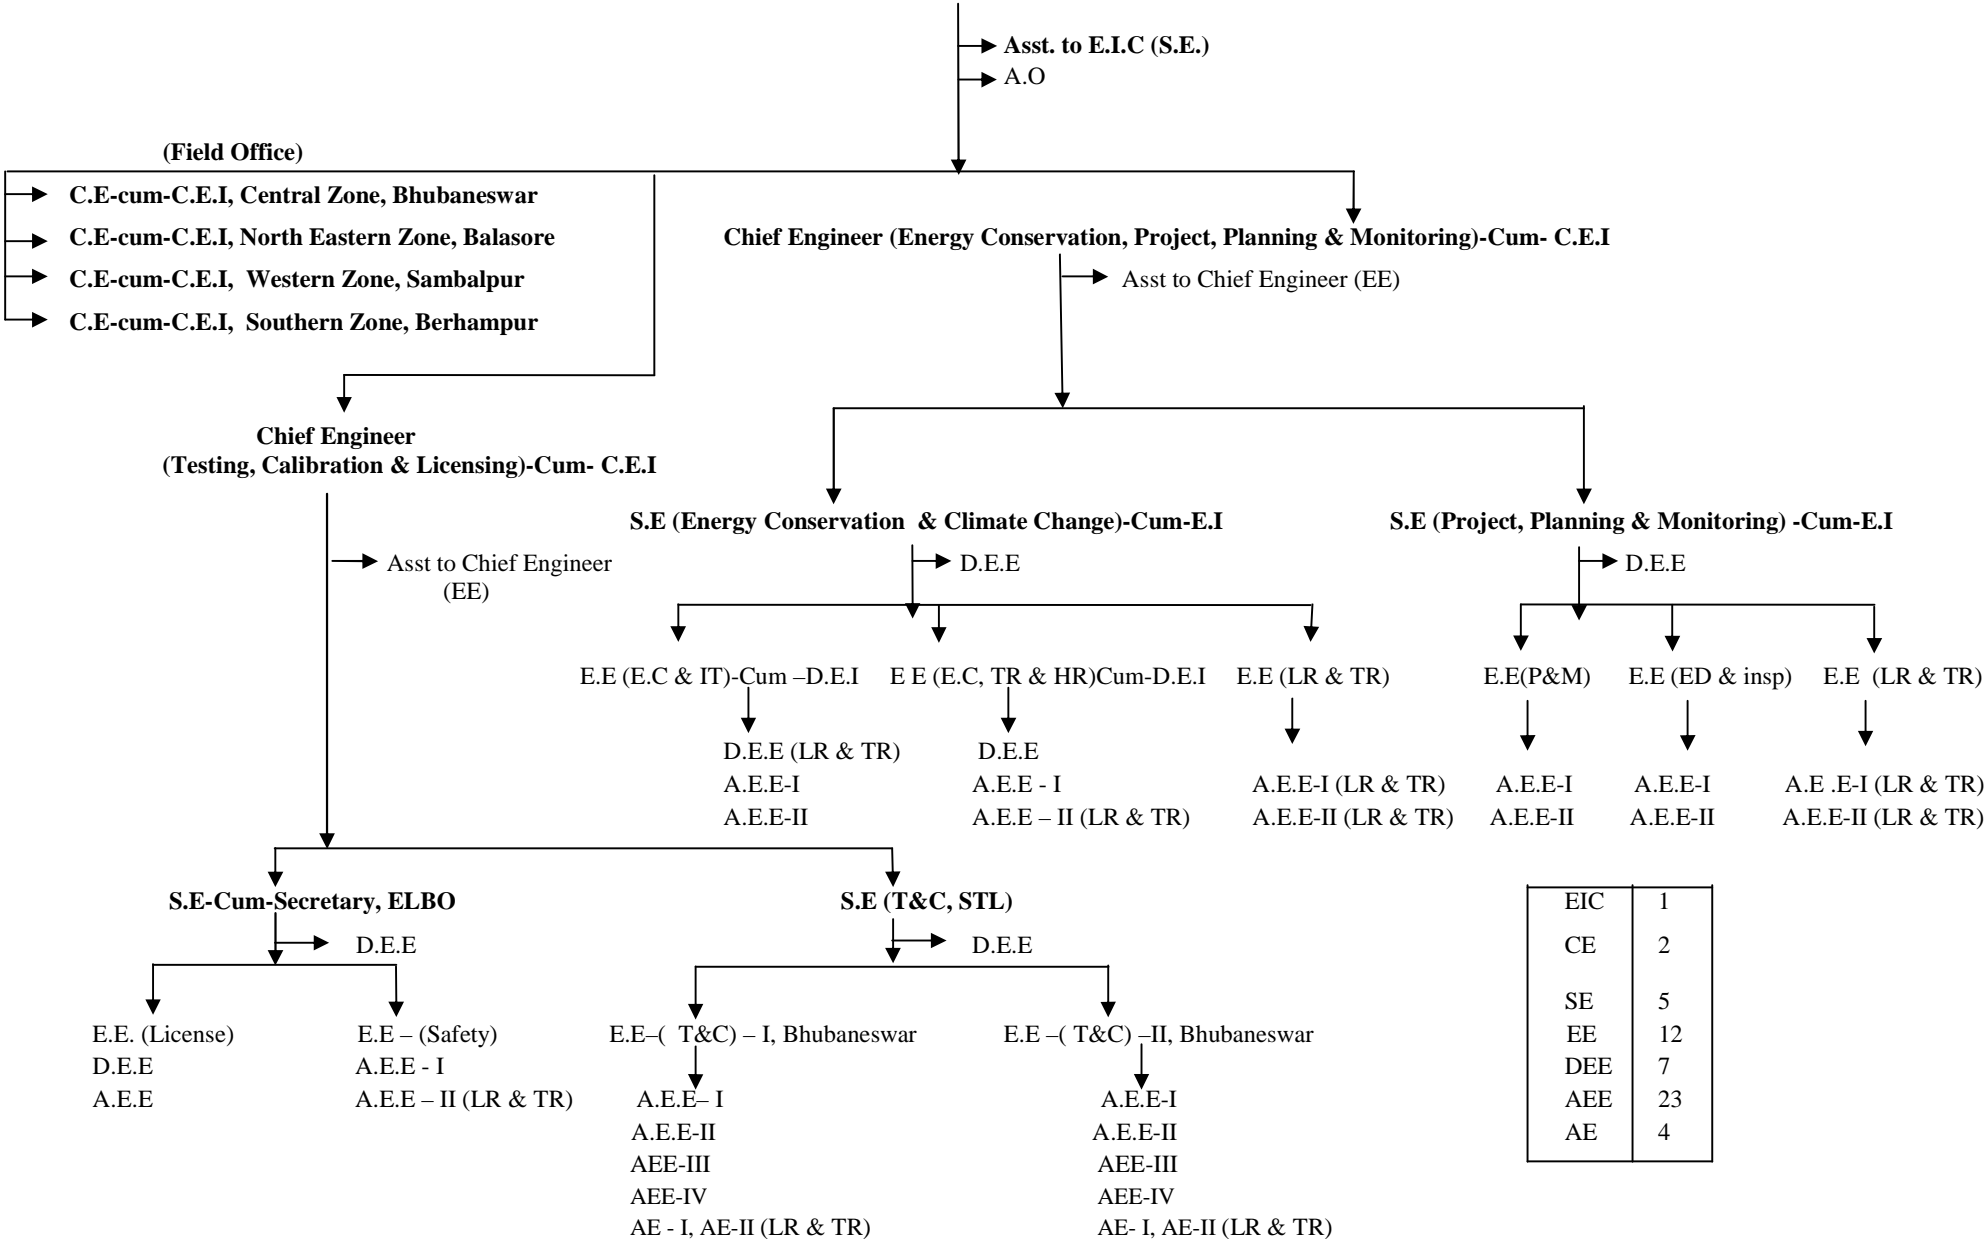

Engineer –In- Chief-Cum-Principal Chief Electrical Inspector Odisha, Bhubaneswar

Chief Engineer-Cum-Chief Electrical Inspector, CENTRAL ZONE, ODISHA, BHUBANAESWAR

Chief Engineer-Cum-Chief Electrical Inspector, NORTH EASTERN Zone, Balasore, Odisha

Chief Engineer-Cum-Chief Electrical Inspector, WESTERN Zone, Sambalpur, Odisha

CE	1
SE	3
EE	11
DEE	3
AEE	27
AE	17

Chief Engineer-Cum-Chief Electrical Inspector, SOUTH Zone, Berhampur, Odisha,

CE	1
SE	2
EE	10
DEE	2
AEE	27
AE	14